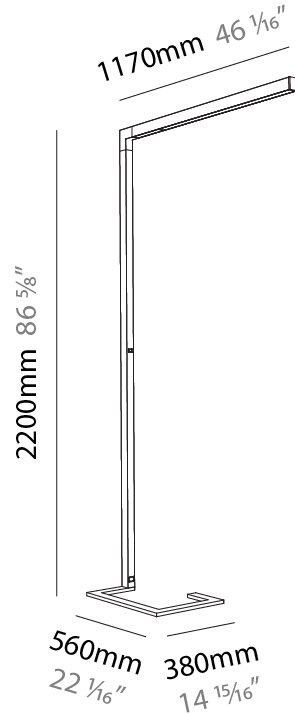

HYPRO-F 90 PORTABLE

A340001-

base number   Color   Finishes   Finishes   Finishes   Finishes   Finishes   Diffuser

PROJECT
TYPE
SPECIFIER
QUANTITY
DATE

1. To build a product code in our configurator select the specify button on the base model # product page
2. To build a manual product code on this datasheet choose from the options listed below in blue font and add the suffix to the base model #

GENERAL

Series: Hypro
Subseries: Hypro-F 90
Brand: Prolicht
Division: Architectural
Mounting Type: Portable
Mounting Location: Floor
Subcategory: Floor

PHYSICAL

Shape: Abstract
Length (mm): 1170
Length (in): 46 1/16
Width (mm): 380
Width (in): 14 15/16
Height (mm): 2200
Height (in): 86 5/8
Light Distribution: Direct / Indirect
Diffuser: PMMA - Micro-prism / Rico
Fixture Finish: ANA / SSR / BKV / CWI / CRY / HAB / MSR / UFT / ITA / RUA / OGR / FTG / MYG / RWR / LOD / PUS / FRO / FUP / KIA / POP / BLS / SPG / MEY / GOH / GUM / CHC / COM / ABZ / JAG / OBR / MOS / ROR
Fixture Material: Aluminum Die Cast

ELECTRICAL

Lamp Type: LED (Zhaga Standard)
Input Wattage (W): 59
Total Output Wattage (W): 53.7
Driver Included: Yes
Driver Location: Integrated
Input Voltage (V): 120 - 277

LED

Color Temperature (°K): 3000 / 4000
Max. Delivered Lumen (lm): 5018 - 5105
CRI: >90 CRI

OPTICAL

RATINGS AND CERTIFICATIONS

Certified By: Certified for North American Standards
IP rating: IP20